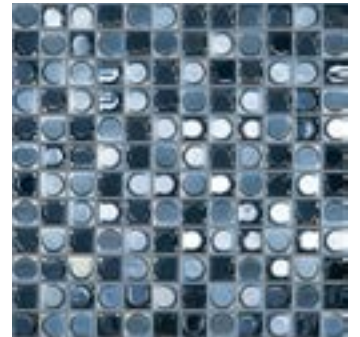

**MF: Born Gray**

1" Square

**BRONZE GLASS AURA**

**MF: Aura Black**

**MF: Aura Dark Blue**

**MF: Aura Night Blend**

**MF: Aura Nude Blend**

**MF: Aura Silver**