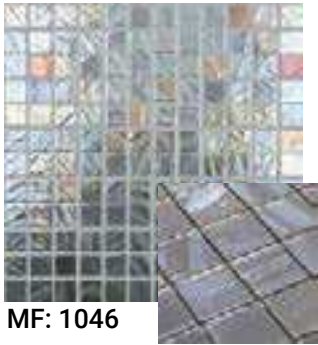

ROTATOR OVEN SIZE

0.90 = 70 sq. ft.  
110 = 80 sq. ft.  
130 = 90 sq. ft.  
150 = 110 sq. ft.

PRICE - **\$45** / SQ. FT.

1" Square

**SILVER COLLECTION ARTS**

**MF: 950**

**MF: 951**

**MF: 953**