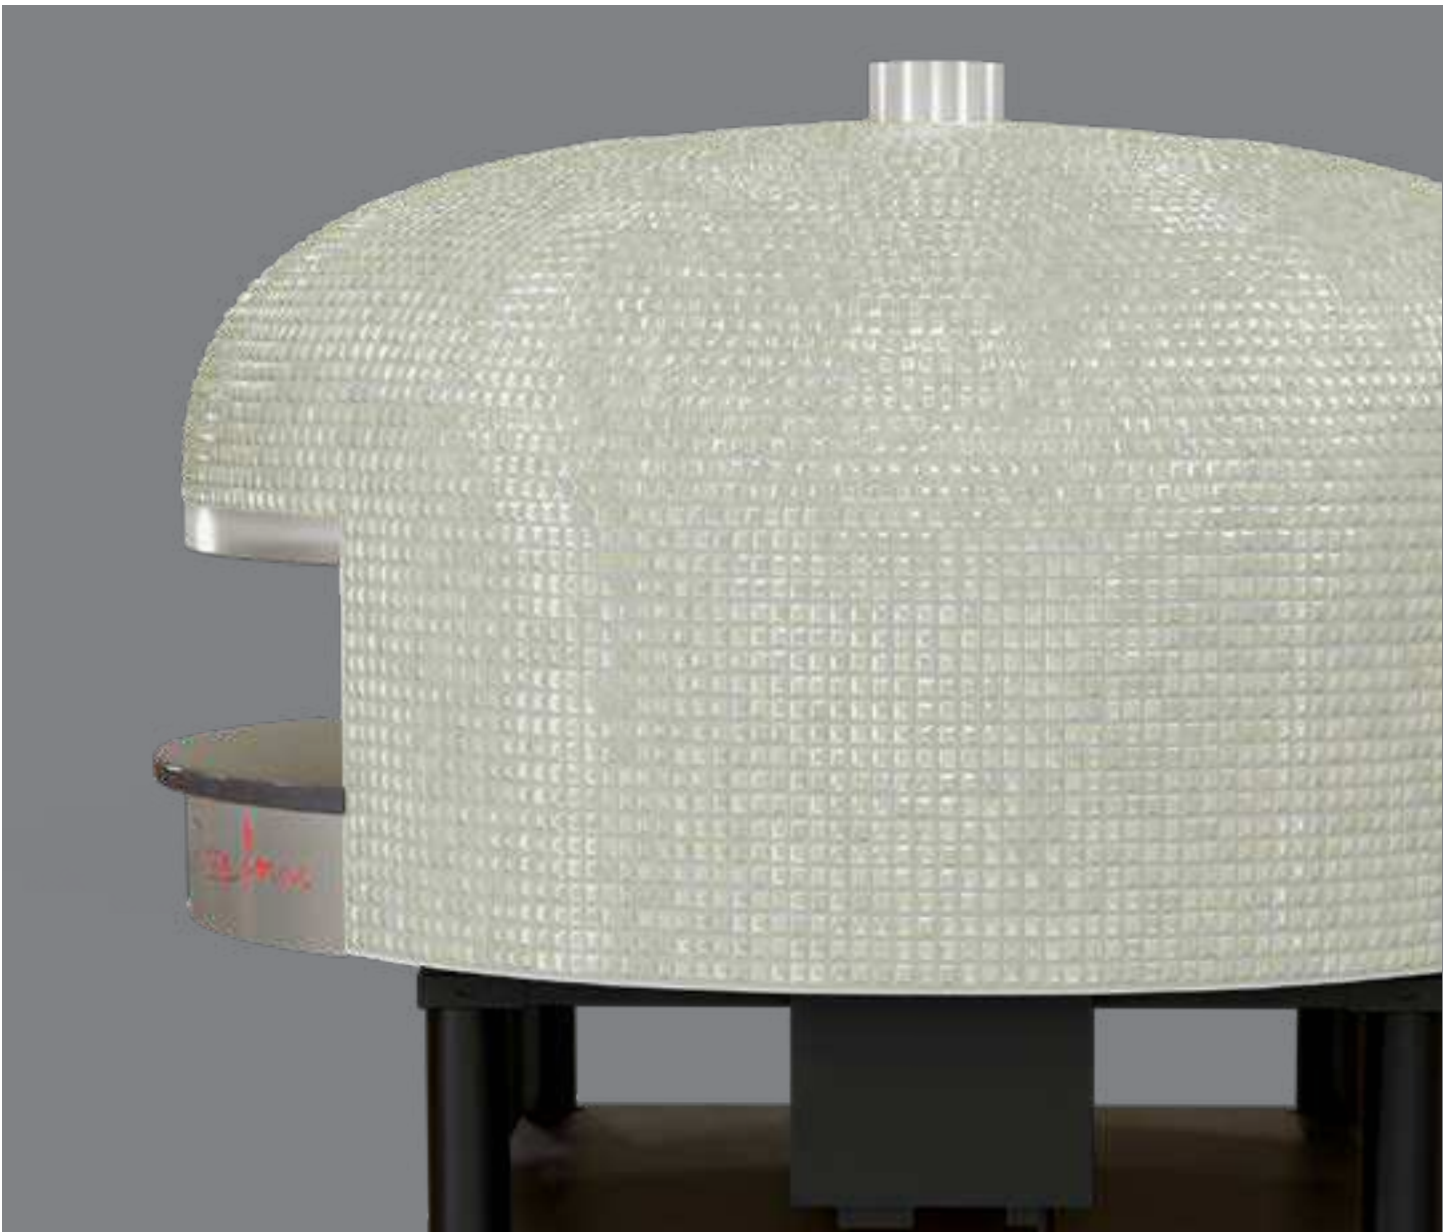

MF: Edna Tropical Blend

MINIMUM 1" TO 2"

OVEN SQUARE FOOT REQUIREMENT

STATIC OVEN SIZE

0.90 = 60 sq. ft.  
110 = 70 sq. ft.  
130 = 80 sq. ft.  
140 = 80 sq. ft.  
150 = 90 sq. ft.  
165 = 100 sq. ft.  
180 = 110 sq. ft.