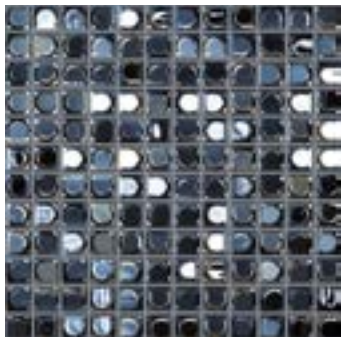

**MF: Born Gray**

1" Square

**BRONZE GLASS AURA**

**MF: Aura Black**

**MF: Aura Dark Blue**

**MF: Aura Night Blend**

**MF: Aura Nude Blend**

**MF: Aura Silver**