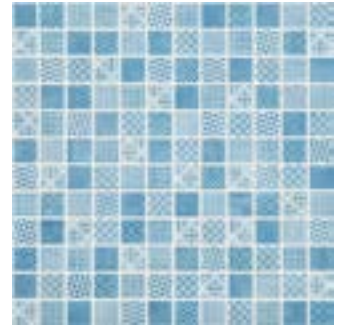

**MF: 409**

1" Square

**BRONZE COLLECTION GLASS HYDRO**

**MF: Born Beige**

**MF: Born Black**

**MF: Born Blue**

**MF: Born Brown**

**MF: Born Green**