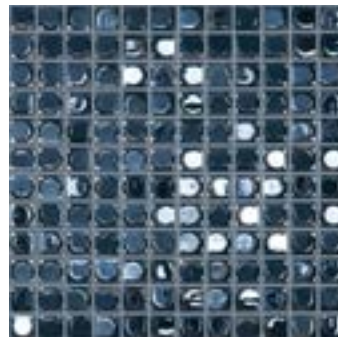

**MF: Born Gray**

1" Square

**BRONZE GLASS AURA**

**MF: Aura Black**

**MF: Aura Dark Blue**

**MF: Aura Night Blend**

**MF: Aura Nude Blend**

**MF: Aura Silver**