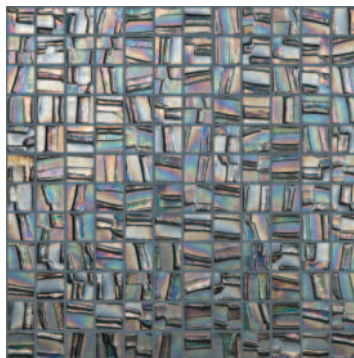

SILVER COLLECTION MOON